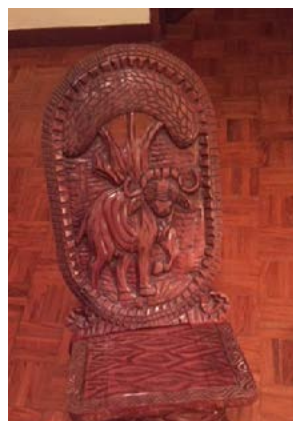

ITEMS FOR SALE

Contact: 84 3981653

Shelves for bedroom x3
2500MT all 3

Sleeping bag new 1000MT

Wooden African Artwork
2000MT_smaller 1500MT

Zambian Carved
wooden chair1 \$200

CongoZambian Artwork
various \$20 \$30

Samsung fridgefreezer 348 lit
Digital inverter with water dispenser 3 years old 25000MT

Hand Carved Macua wooden
chair1 (2) 10000MT

Zimbabwean Teak 3quarter bed
and mattress includes duvet and
sheets \$700