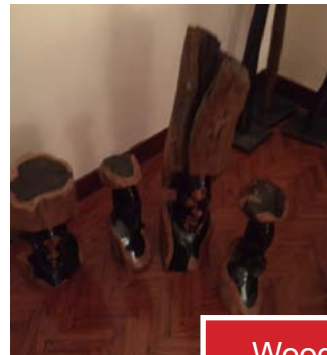

ITEMS FOR SALE

Contact: 84 3981653

SOLD

SOLD